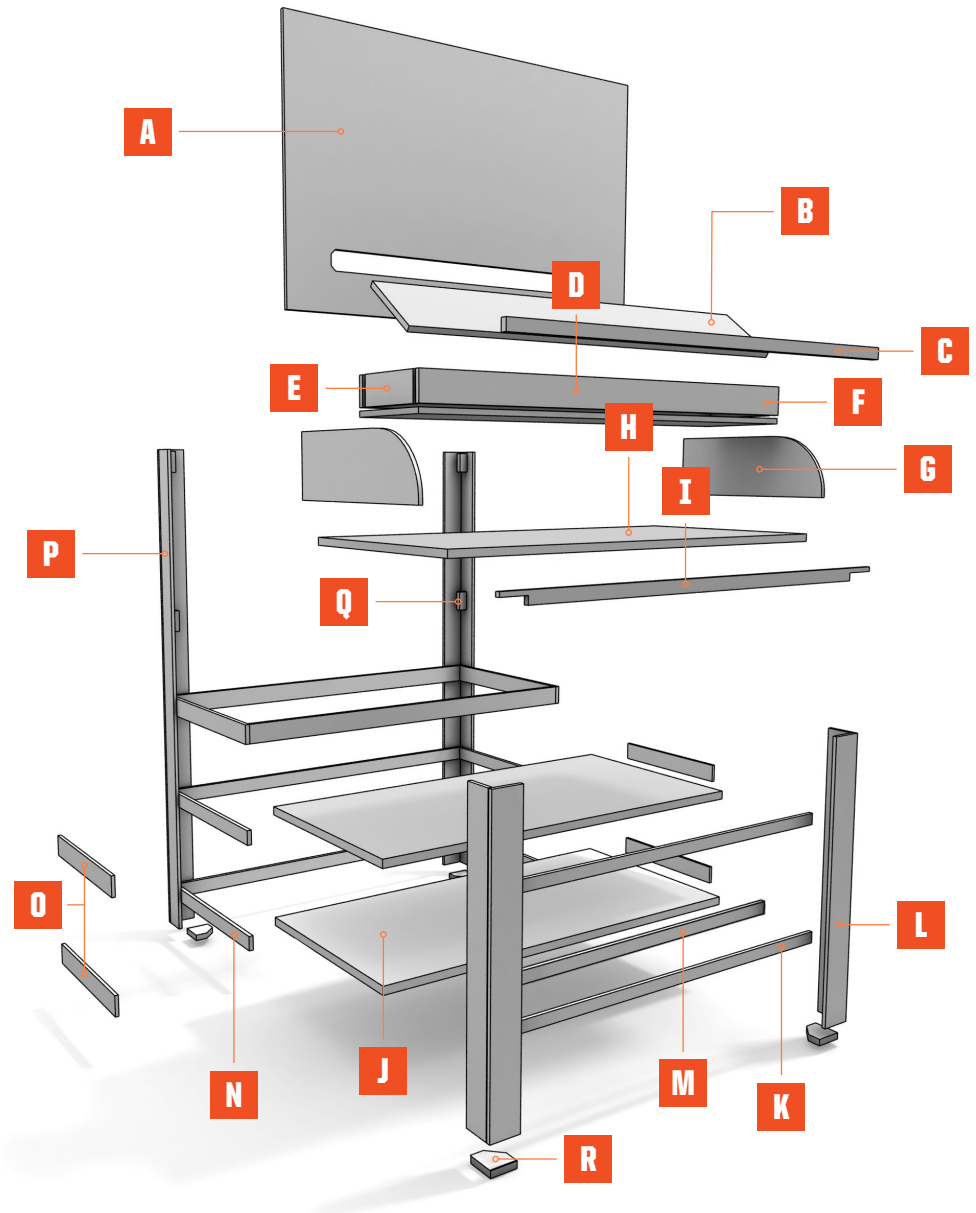

A	1	3/4" x 36⁵/₈" x 48" Backboard
B	1	3/4" x 9¹/₂" x 48" Charger Shelf
C	1	1/4" x 1¹/₄" x 48" Front Strip
D	2	3/4" x 1³/₄" x 47³/₄" Drawer Front
E	3	3/4" x 1³/₄" x 8" Drawer Side, Center
F	1	1/4" x 9¹/₂" x 47³/₄" Drawer Bottom
G	2	1" x 6" x 21³/₄" Side Splash
H	1	3/4" x 23¹/₄" x 48" Bench Top
I	1	1" x 2" x 48" Front Edging
J	2	3/4" x 26¹/₂" x 48" Shelf
K	2	1" x 2" x 42¹/₂" Shelf Edging
L	4	1" x 4" x 33" Front Leg
M	5	1" x 4" x 46¹/₂" Stretcher
N	6	1" x 4" x 26¹/₂" Stretcher
O	4	1" x 2" x 17⁵/₈" Edging
P	4	1" x 6" x 69¹/₂" Rear Legs
Q	4	3/4" x 1¹/₄" x 6" Blocks
R	4	1" x 2¹/₂" x 3¹/₂" Caster Blocks

FINISHED FRONT

FINISHED BACK